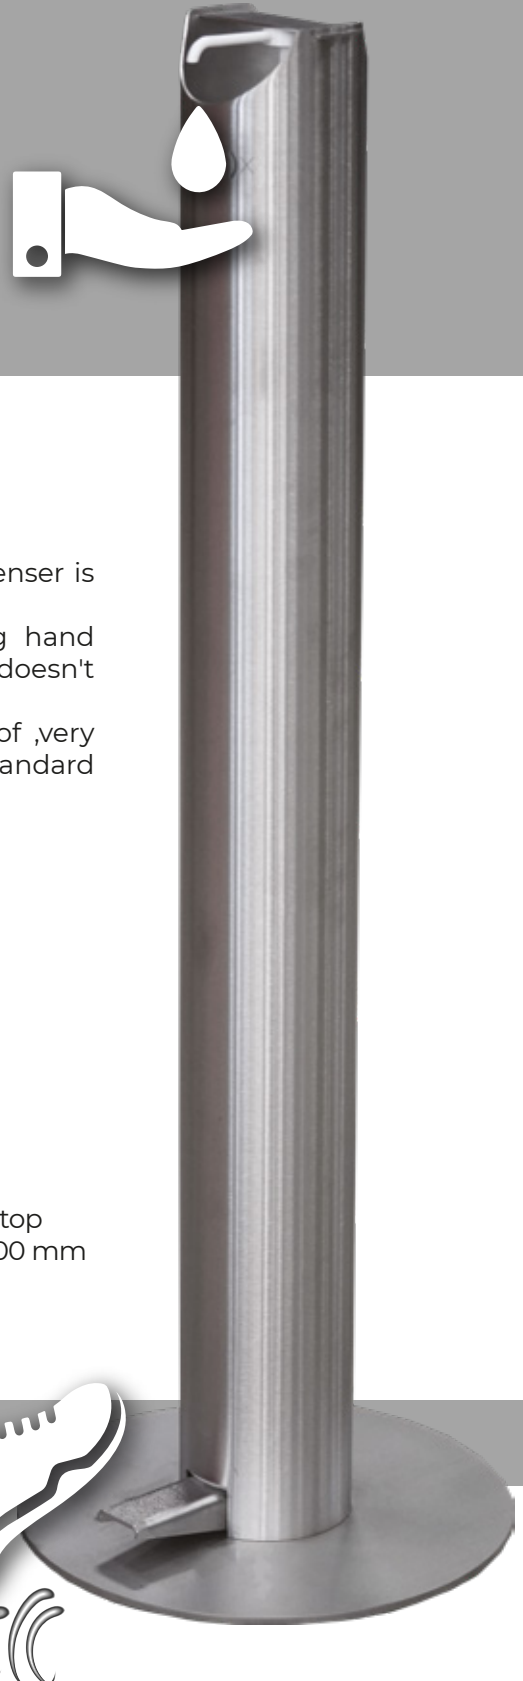

ILONA

PEDAL ACTIVATED SANITIZER DISPENSER

HAND SANITISER

PEDAL COMMAND

® © PATENTED

- ✓ No contact with hands
- ✓ Adapts to all bottles
- ✓ 100% mechanical
- ✓ No installation required
- ✓ Durable and robust

Proudly made in UK

Made in UK, this stainless steel dispenser is fully mechanical.

Its pedal command avoids getting hand contaminated. ILONA (patented) doesn't need installing.

It's stable on its own, is vandal proof, very sturdy and compatible with any standard bottle.

It can also be fixed to the ground.

Technical characteristics :

Brushed stainless steel
Height : 1000 mm
Diameter : 114 mm
Foot diameter 330 mm

Adaptable to any bottle with a push-in top
Diameter max 110 mm - Height max : 300 mm