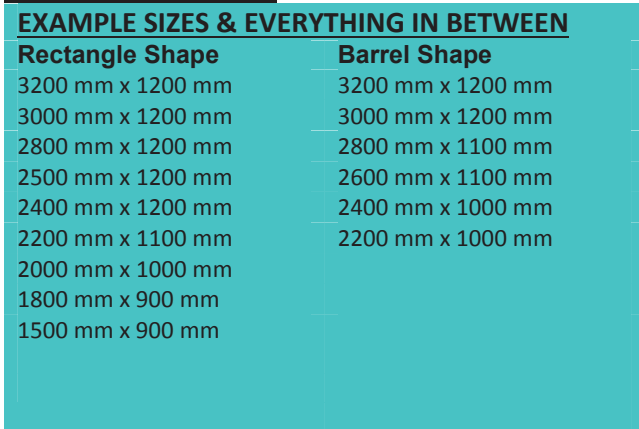

**EXAMPLE SIZES & EVERYTHING IN BETWEEN**

**Circular**

2000 mm diameter

1800 mm diameter

**PIN Frame Zig Zag.**

**EXAMPLE SIZES & EVERYTHING IN BETWEEN**

**Rectangle Shape**

3200 mm x 1200 mm

3000 mm x 1200 mm

2800 mm x 1200 mm

2500 mm x 1200 mm

2400 mm x 1200 mm

2200 mm x 1100 mm

2000 mm x 1000 mm

1800 mm x 900 mm

1500 mm x 900 mm

**Barrel Shape**

3200 mm x 1200 mm

3000 mm x 1200 mm

2800 mm x 1100 mm

2600 mm x 1100 mm

2400 mm x 1000 mm

2200 mm x 1000 mm

**EXAMPLE SIZES & EVERYTHING IN BETWEEN**

**Square Shape**

1300 mm x 1300 mm

1400 mm x 1400 mm

1500 mm x 1500 mm

1600 mm x 1600 mm

1800 mm x 1800 mm