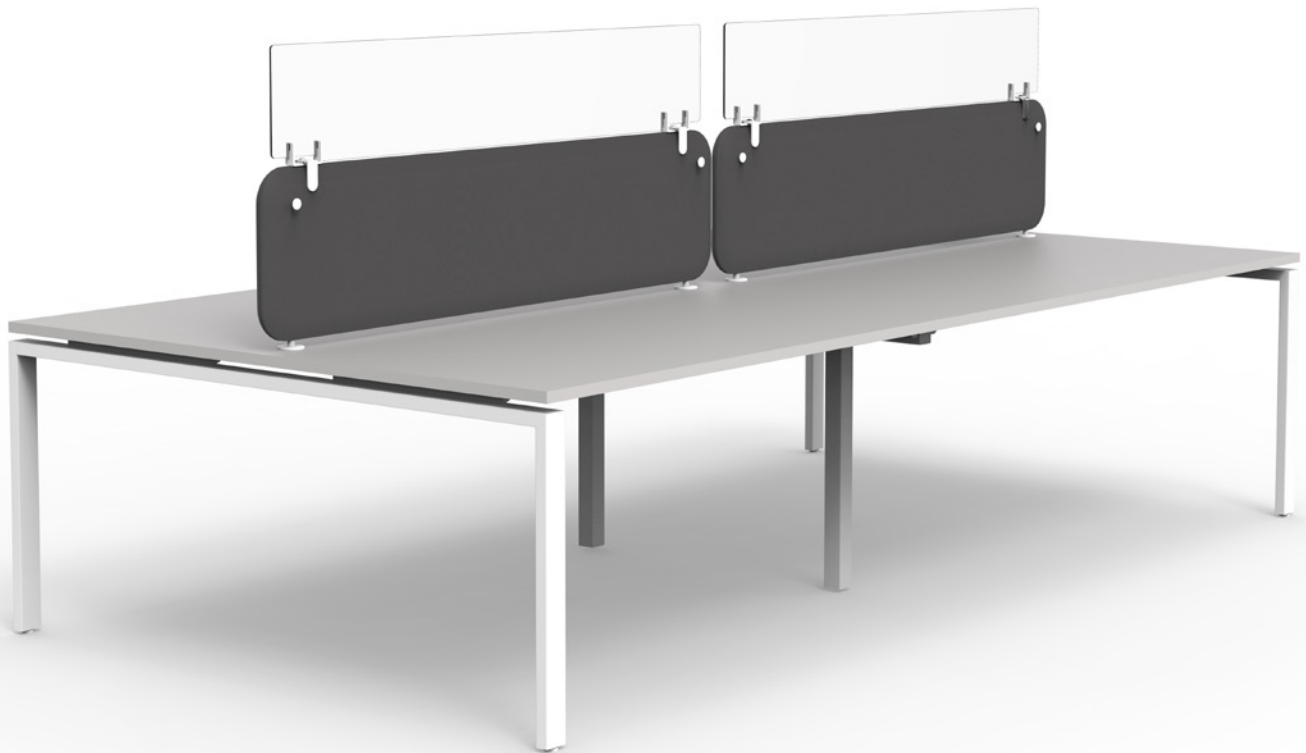

PROTECT

DESK TOP SCREEN EXTENSION

Plexiglass extension to desk top screens, enabling the height of screens to be raised to offer increased protection between people without losing visibility. PROTECT DESK TOP SCREEN EXTENSION is available in 1 height & 3 widths & adapts to all types of desk top screens.

• Desk top extension illustrated on our SOLANGE desk top screen

Adaptable to all types of desk top screen

100% transparent plexiglass screen 5 mm thick

White, metals screen clamps adjustable according to the thickness of the desk top screen

Easy & quick to install

Easy to maintain and disinfect

Metal clamps

Screw lock fixing

Suitable for screens between 2.5 and 5 cm thickness

PROTECT

EXTENSION	Ref.	RRP excl VAT
Desk top extensions (including 2 white screen clamps per screen)		
W. 80 cm	6 736 012 PV SO	£ 125
W. 140 cm	6 736 013 PV SO	£ 160
W. 160 cm	6 736 014 PV SO	£ 172