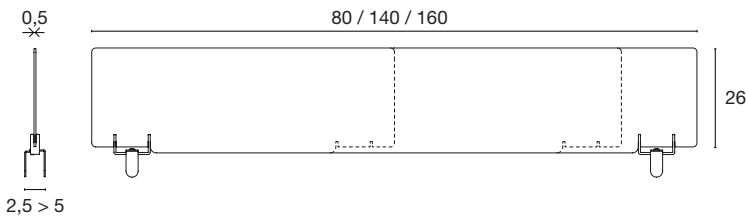

Easy & quick to install

Easy to maintain and disinfect

Metal clamps

Screw lock fixing

Suitable for screens between 2.5 and 5 cm thickness

PROTECT

EXTENSION	Ref.	RRP excl VAT
Desk top extensions (including 2 white screen clamps per screen)		
W. 80 cm	6 736 012 PV SO	£ 125
W. 140 cm	6 736 013 PV SO	£ 160
W. 160 cm	6 736 014 PV SO	£ 172