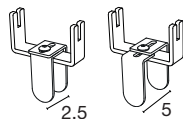

Easy & quick to install

Easy to maintain and disinfect

Metal clamps

Screw lock fixing

Suitable for screens between 2.5 and 5 cm thickness

PROTECT

EXTENSION	Ref.	RRP excl VAT
Desk top extensions (including 2 white screen clamps per screen)		
W. 80 cm	6 736 012 PV SO	£ 125
W. 140 cm	6 736 013 PV SO	£ 160
W. 160 cm	6 736 014 PV SO	£ 172