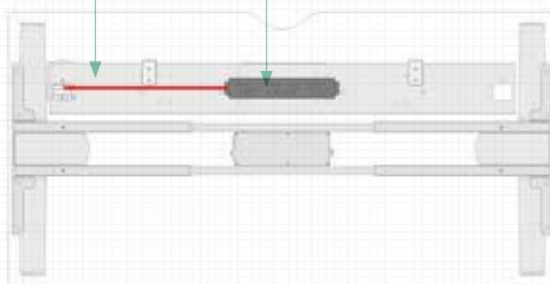

Optional cable trays are available and hang underneath the desktop.
These allow for power blocks to be laid inside and cables fixed in place.
This improves safety and keeps the under desk space tidy.

An optional Vertical Cable Spine is available to allow power and data to be taken from the floor to the cable trough. The chain fixes to the end of the cable trough to ensure a tidy transfer of cables. Optional flexible plastic cable spines are available to provide a secure way to manage power and data cabling from the trough up to the cable tray.

A range of plastic accessories are available to either hang from screens or storage tool rails. These include a pen pot, pen tray and paper tray.

HEIGHT ADJUSTABLE – Wiring Diagram

TYPICAL POWER SET-UP - IN-LINE DESK

Starter Cable

4 Gang Socket

Starter Cable

4 Gang Socket

HEIGHT ADJUSTABLE – Wiring Diagram

TYPICAL POWER SET-UP - BACK TO BACK BENCH

4 Gang Socket

2 Gang Socket

2 Gang Socket

4 Gang Socket

Interconnecting Cable

Starter Cable

Interconnecting Cable

Starter Cable

HEIGHT ADJUSTABLE – Single Desk Product Pricing

SINGLE HA ELECTRIC
800mm depth