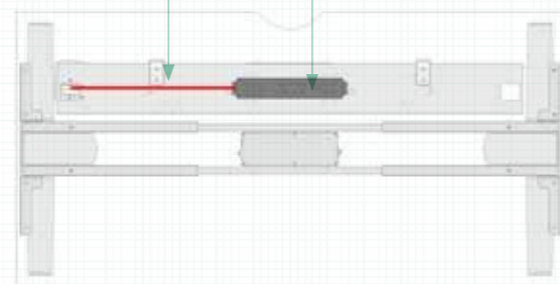

Optional cable trays are available and hang underneath the desktop.
These allow for power blocks to be laid inside and cables fixed in place.
This improves safety and keeps the under desk space tidy.

An optional Vertical Cable Spine is available to allow power and data to be taken from the floor to the cable trough. The chain fixes to the end of the cable trough to ensure a tidy transfer of cables. Optional flexible plastic cable spines are available to provide a secure way to manage power and data cabling from the trough up to the cable tray.

A range of plastic accessories are available to either hang from screens or storage tool rails. These include a pen pot, pen tray and paper tray.

HEIGHT ADJUSTABLE – Wiring Diagram

TYPICAL POWER SET-UP - IN-LINE DESK

Starter Cable

4 Gang Socket

Starter Cable

4 Gang Socket

HEIGHT ADJUSTABLE – Wiring Diagram

TYPICAL POWER SET-UP - BACK TO BACK BENCH

4 Gang Socket

2 Gang Socket

2 Gang Socket

4 Gang Socket

Interconnecting Cable

Starter Cable

Interconnecting Cable

Starter Cable

HEIGHT ADJUSTABLE – Single Desk Product Pricing

SINGLE HA ELECTRIC
800mm depth