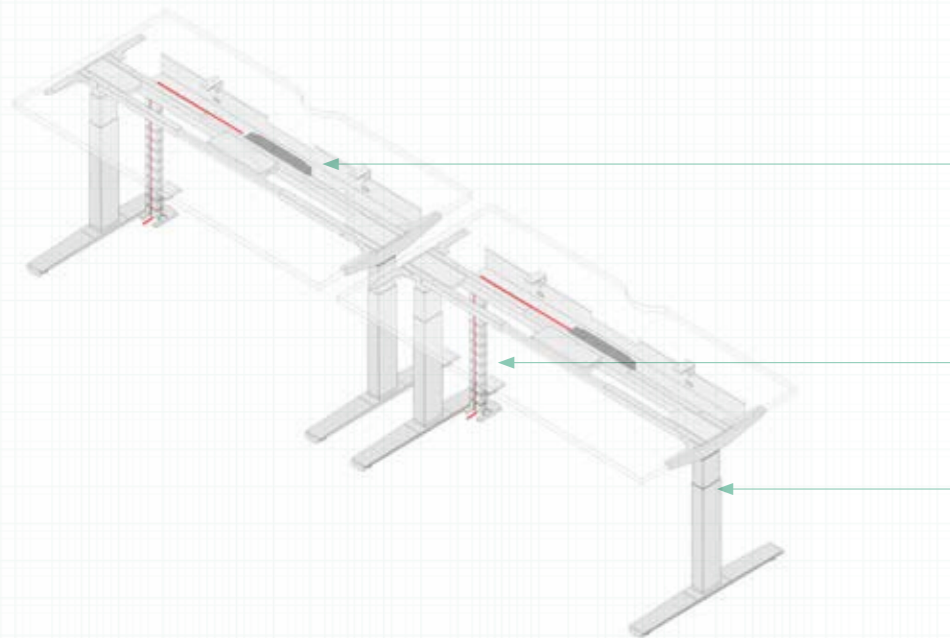

HEIGHT ADJUSTABLE DESK – Product Detail

SINGLE DESK

Single Cable Tray
Cable Trays are available to manage power options.

Cable Riser
An optional cable riser is available to manage power from the floor to the upper cable tray.

Single Desk Frame
A powder coated welded framework with height adjustable columns.

BACK TO BACK BENCH