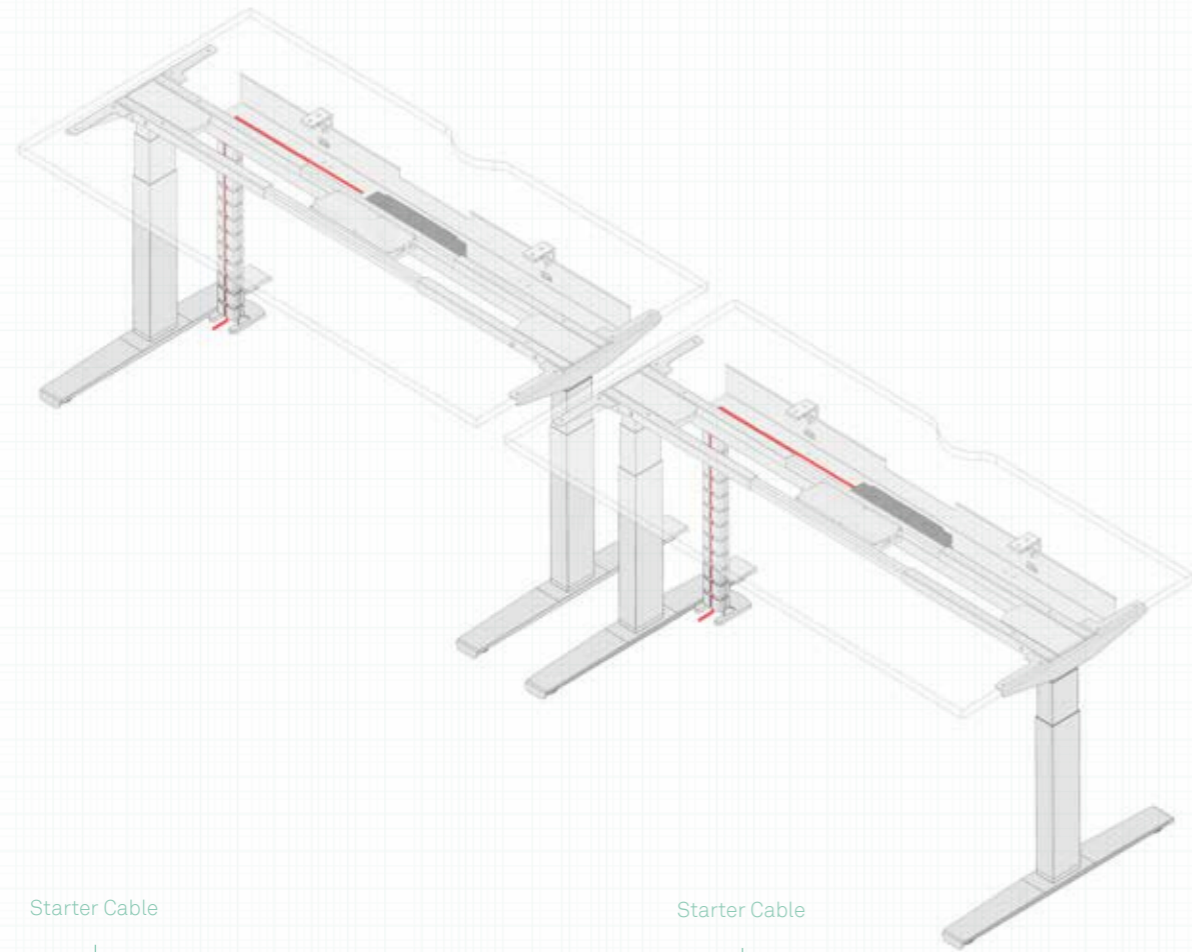

Optional cable trays are available and hang underneath the desktop.
These allow for power blocks to be laid inside and cables fixed in place.
This improves safety and keeps the under desk space tidy.

An optional Vertical Cable Spine is available to allow power and data to be taken from the floor to the cable trough. The chain fixes to the end of the cable trough to ensure a tidy transfer of cables. Optional flexible plastic cable spines are available to provide a secure way to manage power and data cabling from the trough up to the cable tray.

SCREENS

Screens are available to divide up benches and house accessories. The screens are fixed to the back to back height adjustable bench frame with metal brackets.
Fabric, MFC and Acrylic screen options are available.
Desk top mounted screens are also available for a single desk.

A range of plastic accessories are available to either hang from screens or storage tool rails. These include a pen pot, pen tray and paper tray.

HEIGHT ADJUSTABLE – Wiring Diagram

TYPICAL POWER SET-UP - IN-LINE DESK

Starter Cable

4 Gang Socket

Starter Cable

4 Gang Socket

HEIGHT ADJUSTABLE – Wiring Diagram

TYPICAL POWER SET-UP - BACK TO BACK BENCH

4 Gang Socket

2 Gang Socket