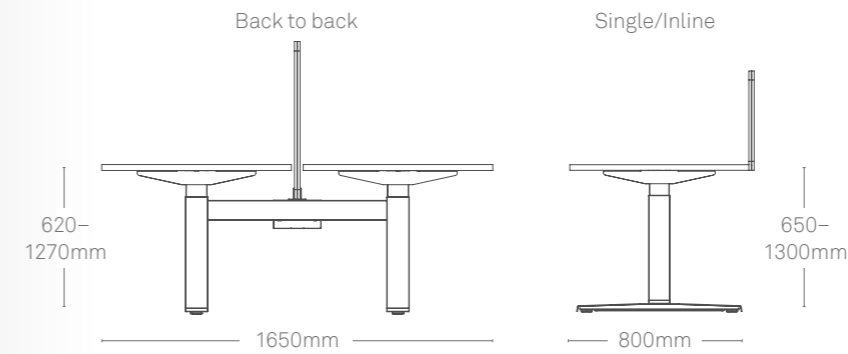

HEIGHT ADJUSTABLE

STANDARD FEATURES

- Height adjustable Steel frame
- Levelling adjustment
- Scalloped cable access
- 25mm MFC rectangular tops
- Electric Operation

SPECIFIABLE FEATURES

- Single or back to back

DIMENSIONS

1 Person in line
Widths. 1200–2000mm
Depth. 800mm

2 Person in-line

3 Person in-line

2 Person back to back
Widths. 1200–2000mm
Depth. 1650mm

4 Person back to back

6 Person back to back

HEIGHT ADJUSTABLE DESK – Statement of Line

● Available
□ Not available

SINGLE HEIGHT ADJUSTABLE DESK

Single desk electrical height adjustable.

Width (mm)	1200	1400	1600	1800	2000
800mm D	●	●	●	●	●

MODESTY PANEL FOR SINGLE DESK

MFC modesty panel

Width (mm)	1200	1400	1600	1800	2000
370mm	●	●	●	●	●

DESKTOP SCREENS FOR SINGLE DESKS

Desktop screen with standard top rail for single in-line height adjustable desk.

Desktop screen with single tool rail for single height adjustable desk.

Width (mm)	1200	1400	1600	1800	2000
432mm H	●	●	●	●	●