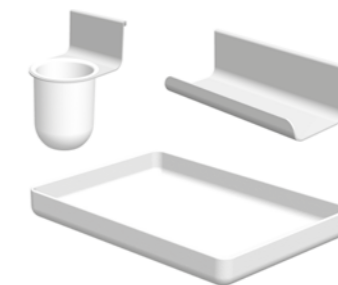

Cable Trough covers are attached on top of the trough to conceal power and data cables and plugs while also providing protection for the enclosure. These slide forward to allow access
*Not available for single height adjustable desking

Optional cable trays are available and hang underneath the desktop.
These allow for power blocks to be laid inside and cables fixed in place.
This improves safety and keeps the under desk space tidy.

An optional Vertical Cable Spine is available to allow power and data to be taken from the floor to the cable trough. The chain fixes to the end of the cable trough to ensure a tidy transfer of cables. Optional flexible plastic cable spines are available to provide a secure way to manage power and data cabling from the trough up to the cable tray.

SCREENS

Screens are available to divide up benches and house accessories. The screens are fixed to the back to back height adjustable bench frame with metal brackets.
Fabric, MFC and Acrylic screen options are available.
Desk top mounted screens are also available for a single desk.

A range of plastic accessories are available to either hang from screens or storage tool rails. These include a pen pot, pen tray and paper tray.

HEIGHT ADJUSTABLE – Wiring Diagram

TYPICAL POWER SET-UP - IN-LINE DESK