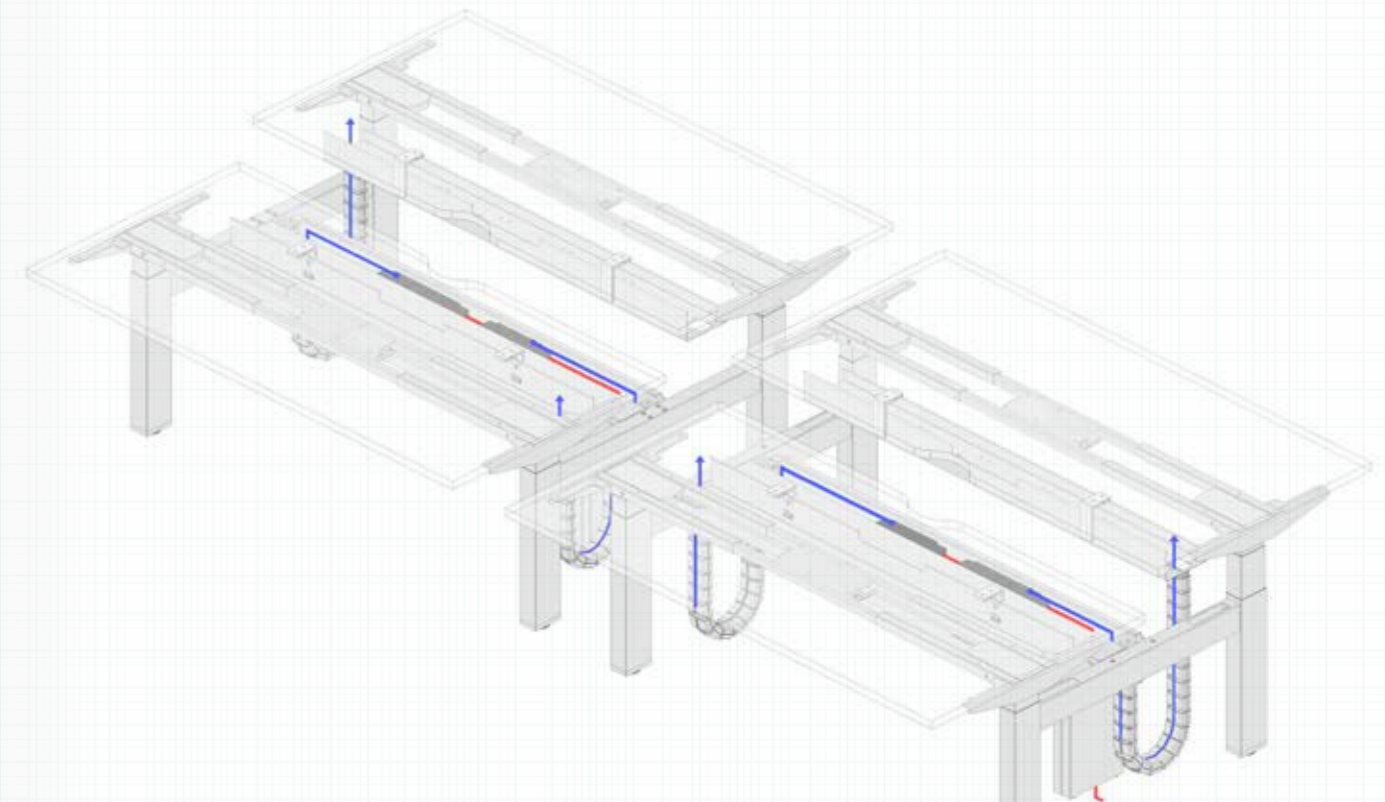

HEIGHT ADJUSTABLE

STANDARD FEATURES

- Height adjustable Steel frame
- Levelling adjustment
- Scalloped cable access
- 25mm MFC rectangular tops
- Electric Operation

SPECIFIABLE FEATURES

- Single or back to back

A range of plastic accessories are available to either hang from screens or storage tool rails. These include a pen pot, pen tray and paper tray.

HEIGHT ADJUSTABLE – Wiring Diagram

TYPICAL POWER SET-UP - IN-LINE DESK

Starter Cable

4 Gang Socket

Starter Cable

4 Gang Socket

HEIGHT ADJUSTABLE – Wiring Diagram

TYPICAL POWER SET-UP - BACK TO BACK BENCH

4 Gang Socket

2 Gang Socket

2 Gang Socket

4 Gang Socket

Interconnecting Cable

Starter Cable

Interconnecting Cable

Starter Cable

HEIGHT ADJUSTABLE – Single Desk Product Pricing

SINGLE HA ELECTRIC
800mm depth