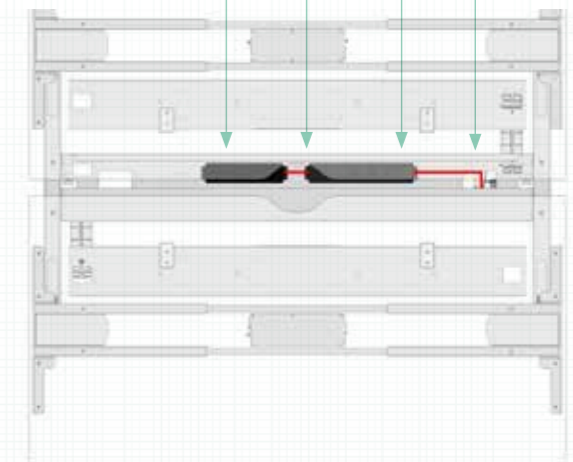

Optional cable trays are available and hang underneath the desktop.
These allow for power blocks to be laid inside and cables fixed in place.
This improves safety and keeps the under desk space tidy.

An optional Vertical Cable Spine is available to allow power and data to be taken from the floor to the cable trough. The chain fixes to the end of the cable trough to ensure a tidy transfer of cables. Optional flexible plastic cable spines are available to provide a secure way to manage power and data cabling from the trough up to the cable tray.

Starter Cable

4 Gang Socket

Starter Cable

4 Gang Socket

HEIGHT ADJUSTABLE – Wiring Diagram

TYPICAL POWER SET-UP - BACK TO BACK BENCH

4 Gang Socket

2 Gang Socket

2 Gang Socket

4 Gang Socket

Interconnecting Cable

Starter Cable

Interconnecting Cable

Starter Cable

HEIGHT ADJUSTABLE – Single Desk Product Pricing

SINGLE HA ELECTRIC
800mm depth

INLINE DESK DIVIDING LINK KIT

DESK MOUNTED CABLE TRAY (SINGLE)

VERTICAL CABLE RISER

CPU HOLDER HA FREEWAY DESK

WOODEN MODESTY PANEL

		WIDTH (mm)					
		1200	1400	1600	1800	2000	
Height adjustable between 650mm - 1300mm. Fixed top, not sliding	Code	FBPAE1208	FBPAE1408	FBPAE1608	FBPAE1808	FBPAE2008	
	Price	932	955	978	1002	1025	
-	Code	FBPAEDLINK	FBPAEDLINK	FBPAEDLINK	FBPAEDLINK	FBPAEDLINK	
-	Price	50	50	50	50	50	
One required per desktop	Code	FBPACT12	FBPACT14	FBPACT16	FBPACT18	FBPACT20	
	Price	58	64	68	72	76	
-	Code	FBPAVCM	FBPAVCM	FBPAVCM	FBPAVCM	FBPAVCM	
-	Price	108	108	108	108	108	
-	Code	FBPACPUH	FBPACPUH	FBPACPUH	FBPACPUH	FBPACPUH	
-	Price	138	138	138	138	138	