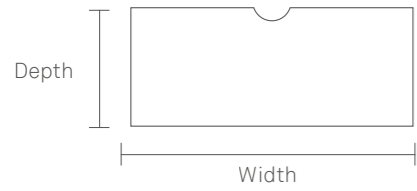

DIMENSIONS

1 Person in line
Widths. 1200–2000mm
Depth. 800mm

2 Person in-line

3 Person in-line

2 Person back to back
Widths. 1200–2000mm
Depth. 1650mm

4 Person back to back

6 Person back to back

HEIGHT ADJUSTABLE DESK – Statement of Line

● Available
□ Not available

SINGLE HEIGHT ADJUSTABLE DESK

Single desk electrical height adjustable.

Width (mm)	1200	1400	1600	1800	2000
800mm D	●	●	●	●	●

MODESTY PANEL FOR SINGLE DESK

MFC modesty panel

Width (mm)	1200	1400	1600	1800	2000
370mm	●	●	●	●	●

DESKTOP SCREENS FOR SINGLE DESKS

Desktop screen with standard top rail for single in-line height adjustable desk.

Desktop screen with single tool rail for single height adjustable desk.

Width (mm)	1200	1400	1600	1800	2000
432mm H	●	●	●	●	●

HEIGHT ADJUSTABLE DESK – Statement of Line

● Available
□ Not available

BACK TO BACK HEIGHT ADJUSTABLE

Back to back electrical height adjustable.

Width (mm)	1200	1400	1600	1800	2000
1650mm D	●	●	●	●	●

DESKTOP SCREENS FOR BACK TO BACK DESKS