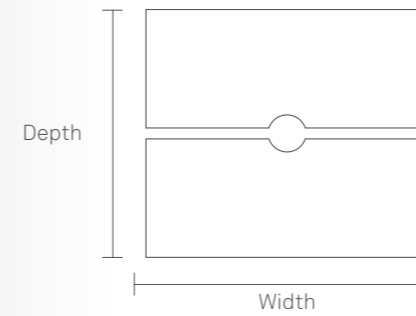

DIMENSIONS

1 Person in line
Widths. 1200–2000mm
Depth. 800mm

2 Person in-line

3 Person in-line

2 Person back to back
Widths. 1200–2000mm
Depth. 1650mm

4 Person back to back

6 Person back to back

HEIGHT ADJUSTABLE DESK – Statement of Line

● Available
□ Not available

SINGLE HEIGHT ADJUSTABLE DESK

Single desk electrical height adjustable.

Width (mm)	1200	1400	1600	1800	2000
800mm D	●	●	●	●	●

MODESTY PANEL FOR SINGLE DESK

MFC modesty panel

Width (mm)	1200	1400	1600	1800	2000
370mm	●	●	●	●	●

DESKTOP SCREENS FOR SINGLE DESKS

Desktop screen with standard top rail for single in-line height adjustable desk.

Desktop screen with single tool rail for single height adjustable desk.

Width (mm)	1200	1400	1600	1800	2000
432mm H	●	●	●	●	●

HEIGHT ADJUSTABLE DESK – Statement of Line

● Available
□ Not available

BACK TO BACK HEIGHT ADJUSTABLE

Back to back electrical height adjustable.

Width (mm)	1200	1400	1600	1800	2000
1650mm D	●	●	●	●	●

DESKTOP SCREENS FOR BACK TO BACK DESKS