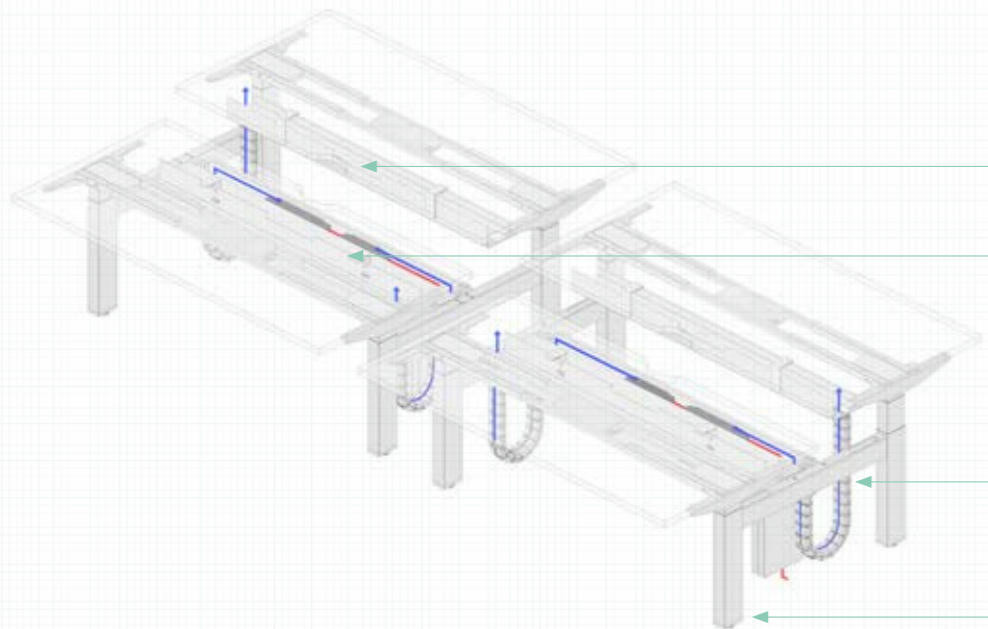

HEIGHT ADJUSTABLE

STANDARD FEATURES

- Height adjustable Steel frame
- Levelling adjustment
- Scalloped cable access
- 25mm MFC rectangular tops
- Electric Operation

SPECIFIABLE FEATURES

- Single or back to back

HEIGHT ADJUSTABLE DESK – Product Detail

SINGLE DESK

Single Cable Tray
Cable Trays are available to manage power options.

Cable Riser
An optional cable riser is available to manage power from the floor to the upper cable tray.

Single Desk Frame
A powder coated welded framework with height adjustable columns.

BACK TO BACK BENCH

Single Cable Tray
Cable Trays are available to manage power options.

Trough
Included with all back to back benches. Fixed to the underside of the frame to manage power and data.

Back to Back Electric Frame
Electric benches have a height adjustment of 620mm- 1270mm.

CABLE MANAGEMENT

Back to Back Bench Trough
The cable trough is mounted between the lower frame rails of the desk. The trough is the entry point for mains power and data in to the desk and provides a total enclosure for power blocks and plugs.