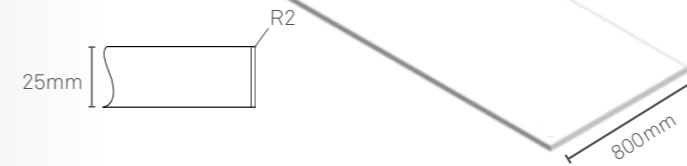

WORK SURFACES

Freeway height adjustable tops are available in 800mm depth and widths of: 1200, 1400, 1600, 1800 and 2000mm.
Tops are available in MFC and have a central scallop at the rear for cable access.

The electric height adjustable switch is located underneath the desk top.
On back to back benches two tops are supplied.