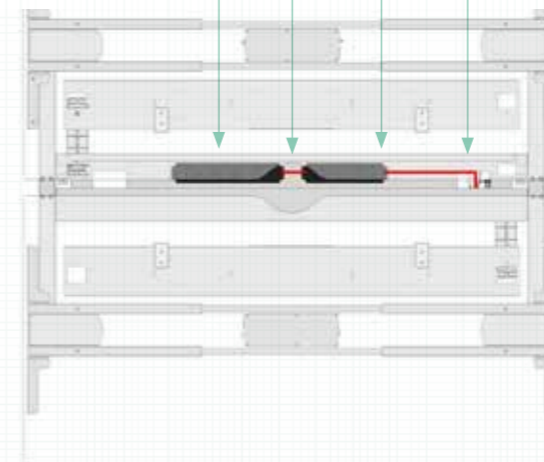

Optional cable trays are available and hang underneath the desktop.
These allow for power blocks to be laid inside and cables fixed in place.
This improves safety and keeps the under desk space tidy.

An optional Vertical Cable Spine is available to allow power and data to be taken from the floor to the cable trough. The chain fixes to the end of the cable trough to ensure a tidy transfer of cables. Optional flexible plastic cable spines are available to provide a secure way to manage power and data cabling from the trough up to the cable tray.

Starter Cable

4 Gang Socket

Starter Cable

4 Gang Socket

HEIGHT ADJUSTABLE – Wiring Diagram

TYPICAL POWER SET-UP - BACK TO BACK BENCH

4 Gang Socket

2 Gang Socket

2 Gang Socket

4 Gang Socket

Interconnecting Cable

Starter Cable

Interconnecting Cable

Starter Cable

HEIGHT ADJUSTABLE – Single Desk Product Pricing

SINGLE HA ELECTRIC
800mm depth

INLINE DESK DIVIDING LINK KIT

DESK MOUNTED CABLE TRAY (SINGLE)

VERTICAL CABLE RISER

CPU HOLDER HA FREEWAY DESK

WOODEN MODESTY PANEL

		WIDTH (mm)					
		1200	1400	1600	1800	2000	
Height adjustable between 650mm - 1300mm. Fixed top, not sliding	Code	FBPAE1208	FBPAE1408	FBPAE1608	FBPAE1808	FBPAE2008	
	Price	932	955	978	1002	1025	
-	Code	FBPAEDLINK	FBPAEDLINK	FBPAEDLINK	FBPAEDLINK	FBPAEDLINK	
-	Price	50	50	50	50	50	
One required per desktop	Code	FBPACT12	FBPACT14	FBPACT16	FBPACT18	FBPACT20	
	Price	58	64	68	72	76	
-	Code	FBPAVCM	FBPAVCM	FBPAVCM	FBPAVCM	FBPAVCM	
-	Price	108	108	108	108	108	
-	Code	FBPACPUH	FBPACPUH	FBPACPUH	FBPACPUH	FBPACPUH	
-	Price	138	138	138	138	138	