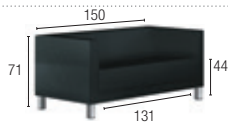

GALWAY

Plywood internal structure

Polyurethane foam

4 square section chrome legs

SINGLE SEAT EASY CHAIR W. 70 CM

Ref.	Softline simulated leather (Cat. A)	Xtreme fabric (Cat. B)	Leather (Cat. E)
	Price excl. tax		

6 453 001 + fab. + SQ

£ 571

£ 622

£ 966

TWO SEAT SOFA W. 123 CM

6 453 002 + fab. + SQ

£ 704

£ 769

£ 1193

TWO AND 1/2 SEAT SOFA W. 150 CM

6 453 003 + fab. + SQ

£ 736

£ 919

£ 1596

A shade card specific to the GALWAY range

Price excl. taxes: **From stock** **On request**

8 choices of Softline simulated leather colour Cat. A (+ fab.)

7 choices of Xtreme fabric colour Cat. B (+ fab.)

2 choices of leather colour Cat. E (+ fab.)

FINISHES

T2 Black	S6 White	S5 Sand	S9 Beige	S2 Green	T5 Vermillion red	T3 Plum	S4 Grey	CR Light grey	DM Vermillion red	DU Plum	QX Turquoise blue	QZ Navy blue	QY Dark grey	DO Black	Y1 Taupe	YB Black
----------	----------	---------	----------	----------	-------------------	---------	---------	---------------	-------------------	---------	-------------------	--------------	--------------	----------	----------	----------