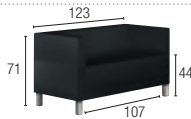

GALWAY

Plywood internal structure

Polyurethane foam

4 square section chrome legs

SINGLE SEAT EASY CHAIR W. 70 CM

Ref.	Softline simulated leather (Cat. A)	Xtreme fabric (Cat. B)	Leather (Cat. E)
	Price excl. tax		

6 453 001 + fab. + SQ

£ 571

£ 622

£ 966

TWO SEAT SOFA W. 123 CM

6 453 002 + fab. + SQ

£ 704

£ 769

£ 1193

TWO AND 1/2 SEAT SOFA W. 150 CM

6 453 003 + fab. + SQ

£ 736

£ 919

£ 1596

A shade card specific to the GALWAY range

Price excl. taxes: **From stock** **On request**