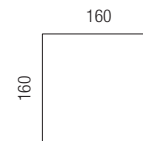

new

New choice of colours

2 table top heights
H. 73.5 and 110 cm

IN FOCUS

Metal underframe in a matching colour finish to the worktop

Beech plywood edge banding

FINISHES & PRODUCT OVERVIEW

4 choices of laminate finish for worktops 23.5 mm thick (+ top)

4 choices of metal finish for legs (+ fin.)

FROM STOCK (for laminate and metal finishes)

ON REQUEST (for colored laminate and metal finishes)

ON REQUEST: allow 6 weeks

Height 73.5 cm

Height 110 cm

PRICES

Price excl. taxes: **From stock** **On request**

EVASION TABLES

		Ref. + top + fin.	Price excl. tax
 	H. 73.5 cm		
	W. 80 x D. 80 cm	6 634 050	£ 448
	W. 120 x D. 80 cm	6 634 016	£ 467
	W. 140 x D. 80 cm	6 634 017	£ 486
	W. 160 x D. 80 cm	6 634 018	£ 505
	Ø 120 CM	6 634 019	£ 496
 	H. 110 cm		
	W. 80 x D. 80 cm	6 634 051	£ 514
	W. 160 x D. 80 cm	6 634 020	£ 552
	W. 240 x D. 80 cm (6 legs)	6 634 052	£ 1029
	W. 160 x D. 160 cm	6 634 053	£ 686