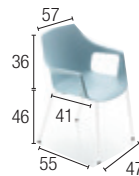

## CHAIR

4 white legs (sold in sets of 4 chairs)

6 451 105 + col. + S0

£ 480

Unit price: £ 120