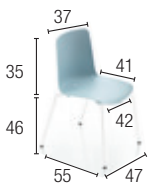

CHAIR

4 white legs (sold in sets of 4 chairs)

6 451 105 + col. + S0

£ 480

Unit price: £ 120