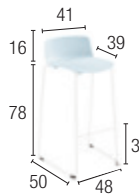

## STOOL

Sled base (sold in sets of 2 stools)

6 451 107 + col. + S0

£ 360

Unit price: £ 180

Price excl. taxes: **From stock**