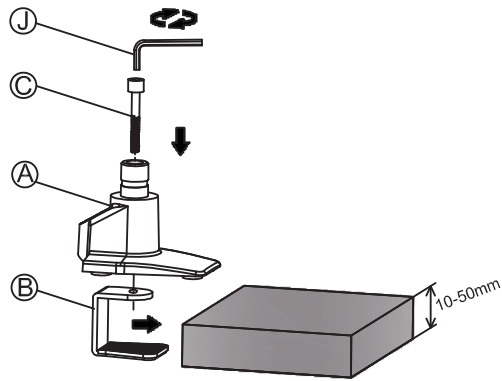

Installation Manual

Desk Clamp

Grommet Hole

Thru-Desk

Installation Manual

Installation Manual

Parts list

No.	ITEM	SPECS	QUANTITY
A			1
B			1
C		M8*90	1
D			1
E		M8*160	1
F			1
G			1
H			1
I		M4*12	4
J		M6	1
K		M4	1
L		M3	1