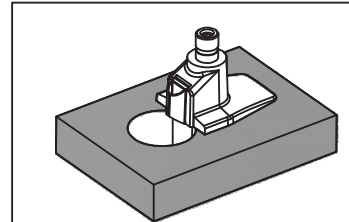

Installation Manual

Desk Clamp

Grommet Hole

Thru-Desk

Installation Manual

Installation Manual

Parts list

No.	ITEM	SPECS	QUANTITY
A			1
B			1
C		M8*90	1
D			1
E		M8*160	1
F			1
G			1
H			1
I		M4*12	4
J		M6	1
K		M4	1
L		M3	1