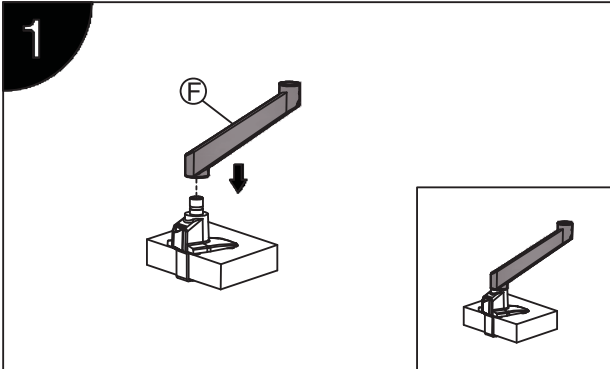

Installation Manual

Desk Clamp

Grommet Hole

Thru-Desk

Installation Manual

Installation Manual

Parts list

No.	ITEM	SPECS	QUANTITY
A			1
B			1
C		M8*90	1
D			1
E		M8*160	1
F			1
G			1
H			1
I		M4*12	4
J		M6	1
K		M4	1
L		M3	1