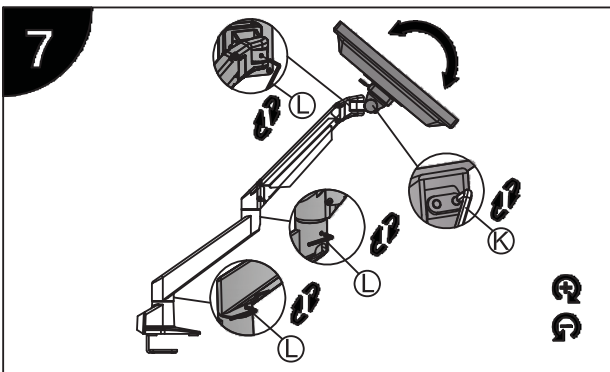

Installation Manual

Desk Clamp

Grommet Hole

Thru-Desk

Installation Manual

Installation Manual

Parts list

No.	ITEM	SPECS	QUANTITY
A			1
B			1
C		M8*90	1
D			1
E		M8*160	1
F			1
G			1
H			1
I		M4*12	4
J		M6	1
K		M4	1
L		M3	1