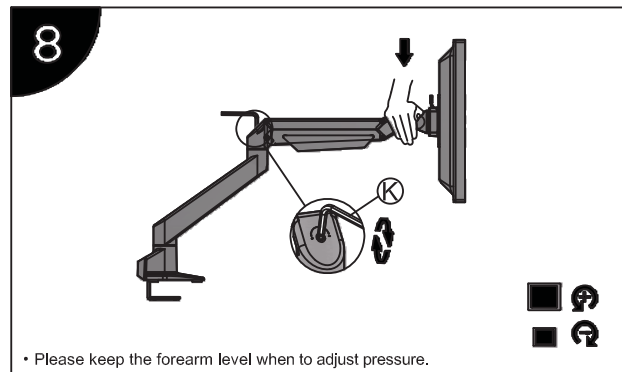

Installation Manual

Desk Clamp

Grommet Hole

Thru-Desk

Installation Manual

Installation Manual

Parts list

No.	ITEM	SPECS	QUANTITY
A			1
B			1
C		M8*90	1
D			1
E		M8*160	1
F			1
G			1
H			1
I		M4*12	4
J		M6	1
K		M4	1
L		M3	1