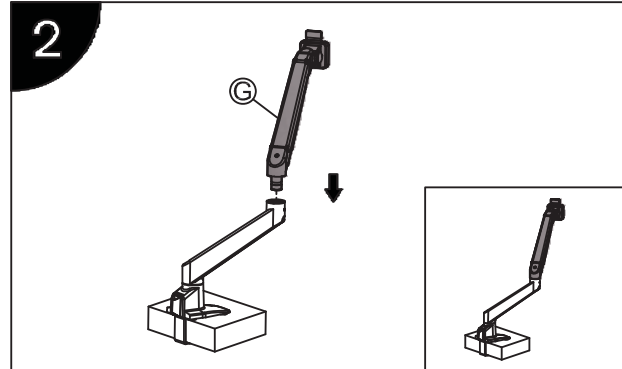

Installation Manual

Desk Clamp

Grommet Hole

Thru-Desk

Installation Manual

Installation Manual

Parts list

No.	ITEM	SPECS	QUANTITY
A			1
B			1
C		M8*90	1
D			1
E		M8*160	1
F			1
G			1
H			1
I		M4*12	4
J		M6	1
K		M4	1
L		M3	1