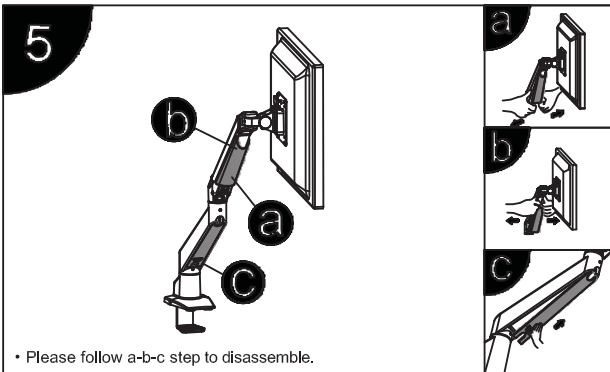

Installation Manual

Desk Clamp

Grommet Hole

Thru-Desk

Installation Manual

Installation Manual

Parts list

No.	ITEM	SPECS	QUANTITY
A			1
B			1
C		M8*90	1
D			1
E		M8*160	1
F			1
G			1
H			1
I		M4*12	4
J		M6	1
K		M4	1
L		M3	1