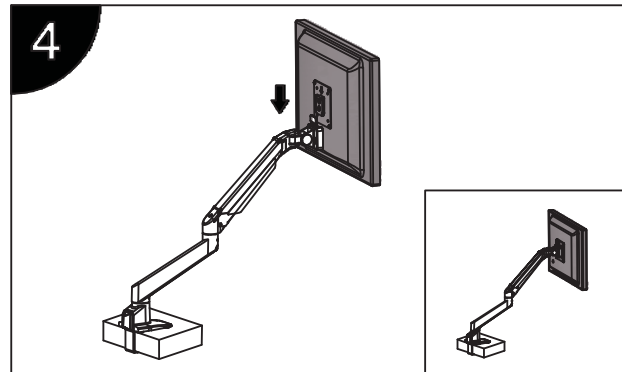

Installation Manual

Desk Clamp

Grommet Hole

Thru-Desk

Installation Manual

Installation Manual

Parts list

No.	ITEM	SPECS	QUANTITY
A			1
B			1
C		M8*90	1
D			1
E		M8*160	1
F			1
G			1
H			1
I		M4*12	4
J		M6	1
K		M4	1
L		M3	1