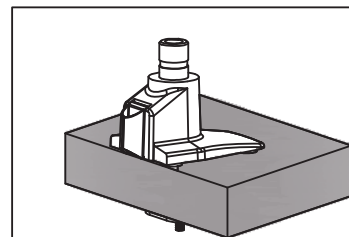

Installation Manual

Desk Clamp

Grommet Hole

Thru-Desk

Installation Manual

Installation Manual

Parts list

No.	ITEM	SPECS	QUANTITY
A			1
B			1
C		M8*90	1
D			1
E		M8*160	1
F			1
G			1
H			1
I		M4*12	4
J		M6	1
K		M4	1
L		M3	1