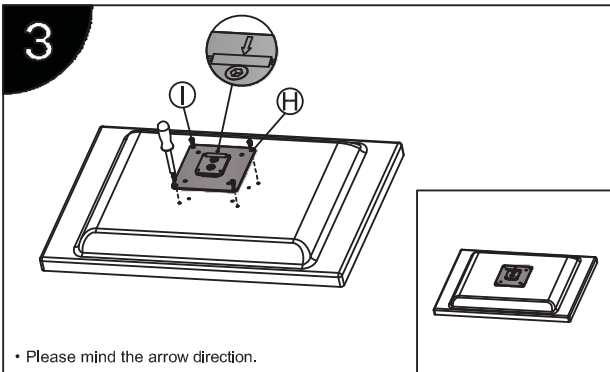

Installation Manual

Desk Clamp

Grommet Hole

Thru-Desk

Installation Manual

Installation Manual

Parts list

No.	ITEM	SPECS	QUANTITY
A			1
B			1
C		M8*90	1
D			1
E		M8*160	1
F			1
G			1
H			1
I		M4*12	4
J		M6	1
K		M4	1
L		M3	1