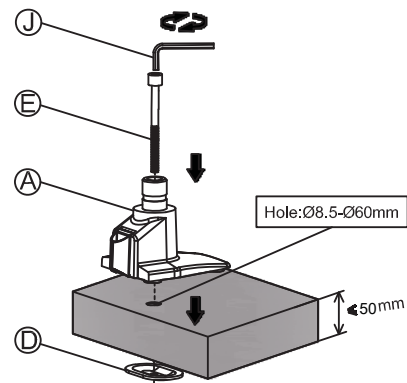

Installation Manual

Desk Clamp

Grommet Hole

Thru-Desk

Installation Manual

Installation Manual

Parts list

No.	ITEM	SPECS	QUANTITY
A			1
B			1
C		M8*90	1
D			1
E		M8*160	1
F			1
G			1
H			1
I		M4*12	4
J		M6	1
K		M4	1
L		M3	1