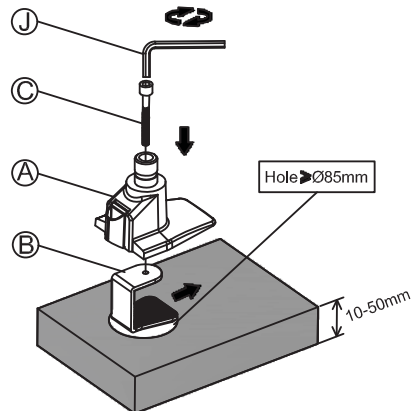

Installation Manual

Desk Clamp

Grommet Hole

Thru-Desk

Installation Manual

Installation Manual

Parts list

No.	ITEM	SPECS	QUANTITY
A			1
B			1
C		M8*90	1
D			1
E		M8*160	1
F			1
G			1
H			1
I		M4*12	4
J		M6	1
K		M4	1
L		M3	1