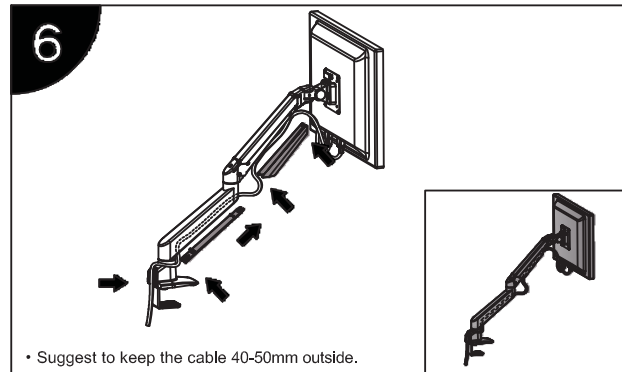

Installation Manual

Desk Clamp

Grommet Hole

Thru-Desk

Installation Manual

Installation Manual

Parts list

No.	ITEM	SPECS	QUANTITY
A			1
B			1
C		M8*90	1
D			1
E		M8*160	1
F			1
G			1
H			1
I		M4*12	4
J		M6	1
K		M4	1
L		M3	1