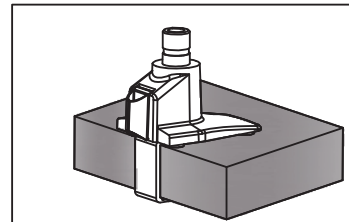

Installation Manual

Desk Clamp

Grommet Hole

Thru-Desk

Installation Manual

Installation Manual

Parts list

No.	ITEM	SPECS	QUANTITY
A			1
B			1
C		M8*90	1
D			1
E		M8*160	1
F			1
G			1
H			1
I		M4*12	4
J		M6	1
K		M4	1
L		M3	1