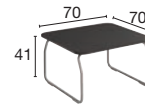

Modular and connectable

Salsa

Tubular steel frame in an aluminium grey finish.
Seat height: 41 cm.

Retail prices in £ excl. tax

EASY CHAIRS

Standard modules with backrest

- 1 seat 6 096 003 + fab. + SB
- 2 seat 6 096 005 + fab. + SB

612
859

Corner module with backrest

- 90° corner seat 6 096 010 + fab. + SB
- 45° corner seat 6 096 009 + fab. + SB

1355
1242

LOW TABLE

Square low table

6 096 001 NN SB

311

OPTION

Set of 2 connector kits

6 096 011

29

Choice of Bondai fabric colour (+ fab.)

Choice of structure finish

£ XXX From stock | £ XXX *On request

Tel: 0203 551 6957