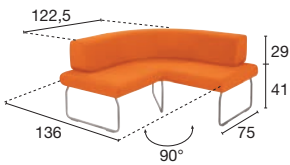

Modular and connectable

Salsa

Tubular steel frame in an aluminium grey finish.
Seat height: 41 cm.

Retail prices in £ excl. tax

EASY CHAIRS

Standard modules with backrest

- 1 seat 6 096 003 + fab. + SB
- 2 seat 6 096 005 + fab. + SB

612
859

Corner module with backrest

- 90° corner seat 6 096 010 + fab. + SB
- 45° corner seat 6 096 009 + fab. + SB

1355
1242

LOW TABLE

Square low table

6 096 001 NN SB

311