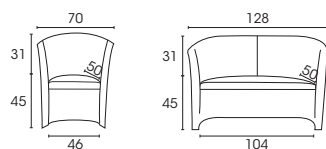

Made in the E.U.

5 year guarantee

ISO 9001 compliant manufacture

ISO 14001 compliant manufacture

Features

- 1 35 kg/m³ density foam.
- 2 Internal frame made from natural wood and MDF.
- 3 Arms built in to the frame.
- 4 Non-slip glides.

Specifications in cm

Shade card

from stock

Evo fabric (1 seat)

Red

Blue

Black

Xtreme Plus