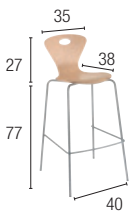

# TIC

Chairs (reverse cantilever)  
that make cleaning  
spaces easier

Hard-wearing and easy to clean  
seat (varnished beech)

Legs  
4 chrome legs

Integrated grab handle  
to facilitate handling

## STOOL

4 chrome legs

6 503 018 + WP

£ 167