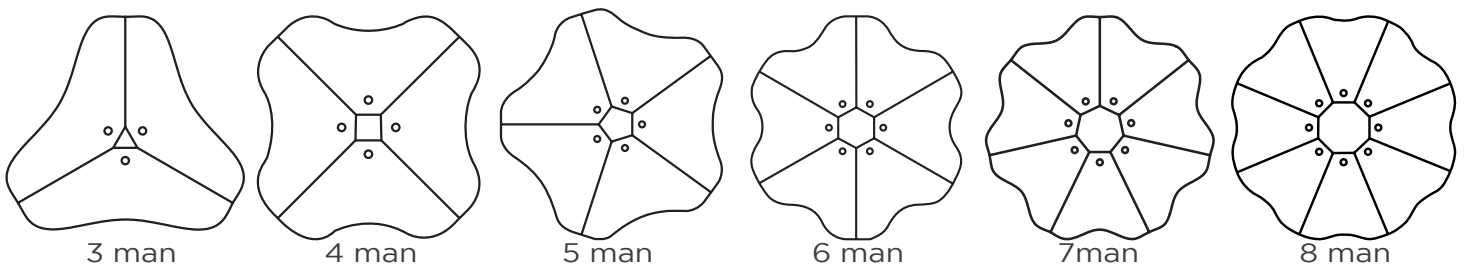

Accommodating 3-8 people with ease our call centre desks create the perfect office design. Available with or without desktop screens, and complete with a choice of pedestals or tubular legs.

OPTIONS

FEATURES

- 25mm MFC desk tops
- Cable port in each segment
- Choice of pedestals
- Supporting tubular leg option
- Available with or without desktop screens
- 10 year guarantee
- Choice of fabric finishes

METAL FINISHES

MFC FINISHES

CONFORMITY

All board sourced from FSC-certified mills

Manufacturing plant certifications: