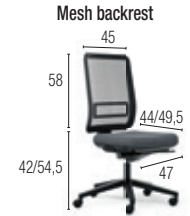

OSCAR

+ Simple & dynamic

Draughtsman version

Self-braking castors

Height-adjustable fabric backrest (+ 7 cm) by means of rack and pinion

Fixed mesh backrest with height-adjustable (+ 6 cm) lumbar support (concealed fixings)

Seat pad providing a firm seating comfort (moulded foam seat)

ADJUSTMENTS

	Self-regulating	Comfort	Ergonomic
Lockable backrest position	2 positions	5 positions	4 positions
Backrest tension adjustment	Automatic	Frontal	Lateral
Seat depth adjustment	-	-	5.5 cm
Seat height adjustment	+ 12.5 cm	+ 12.5 cm	+ 12;5 cm

PRICES

Price excl. taxes: **From stock** **On request**

TASK CHAIRS

Soft floor castors Fabrics (Cat. A)

	Ref. + fab. + SV	Price excl. tax	Ref. + fab. + SV + msh.	Price excl. tax
Synchro self-regulating	5 708 101	£ 217	5 708 301	£ 236
Synchro comfort	5 708 102	£ 222	5 708 302	£ 241
Synchro ergonomic	5 708 103	£ 249	5 708 303	£ 267