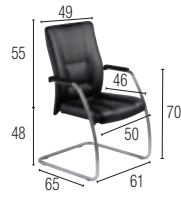

VISITOR CHAIR

Black leather

5 036 004 + YB + SQ

£ 481

Ivory leather

5 036 004 + YC + SQ

£ 551

Synchro
5 positions
Handwheel under seat front
10 cm

FINISHES

Leather (crust leather)

YB
Black

YC
Ivory

FROM STOCK