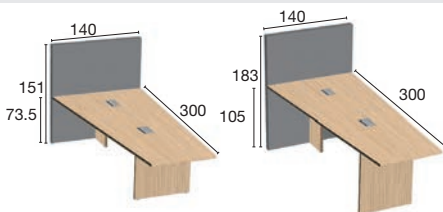

@Meeting

Multimedia table for seated or standing meetings, featuring integrated power/data feeds (top access housings and cable ports for storage and channelling of cables). Multimedia wall clad with melamine panels. Melamine worktops 38 mm thick. Melamine panel legs 38 mm thick, or metallic legs. Flatscreen monitor and mountings not included. Retail prices in £ excl. tax

CURVED WORKTOPS - SEAT 5 PEOPLE

Circular section metallic leg and base plate - 1 top access housing in matching finish to leg and underframe.

with top access - no sockets

Sitting height H.73.5 cm	6 628 026 + top + fin. + col.	1755
Standing height H.105 cm	6 628 025 + top + fin. + col.	1791

with top access - sockets included

6 628 031 + top + fin. + col.	1935
6 628 032 + top + fin. + col.	1971

TRAPEZIFORM WORKTOPS - SEAT 7 PEOPLE

Panel leg in a matching finish to worktop - 2 top access housings in matching finish to metallic underframe.

with top access - no sockets

Sitting height H.73.5 cm	6 628 024 + top + fin. + col.	2606
Standing height H.105 cm	6 628 023 + top + fin. + col.	2696

with top access - sockets included

6 628 033 + top + fin. + col.	2786
6 628 034 + top + fin. + col.	2876