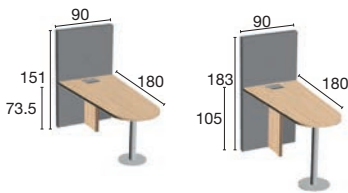

@Meeting

Multimedia table for seated or standing meetings, featuring integrated power/data feeds (top access housings and cable ports for storage and channelling of cables). Multimedia wall clad with melamine panels. Melamine worktops 38 mm thick. Melamine panel legs 38 mm thick, or metallic legs. Flatscreen monitor and mountings not included. Retail prices in £ excl. tax

CURVED WORKTOPS - SEAT 5 PEOPLE

Circular section metallic leg and base plate - 1 top access housing in matching finish to leg and underframe.

with top access - no sockets

Sitting height H.73.5 cm	6 628 026 + top + fin. + col.	1755
Standing height H.105 cm	6 628 025 + top + fin. + col.	1791

with top access - no sockets

Sitting height H.73.5 cm	6 628 024 + top + fin. + col.	2606
Standing height H.105 cm	6 628 023 + top + fin. + col.	2696

with top access - sockets included

6 628 033 + top + fin. + col.	2786
6 628 034 + top + fin. + col.	2876